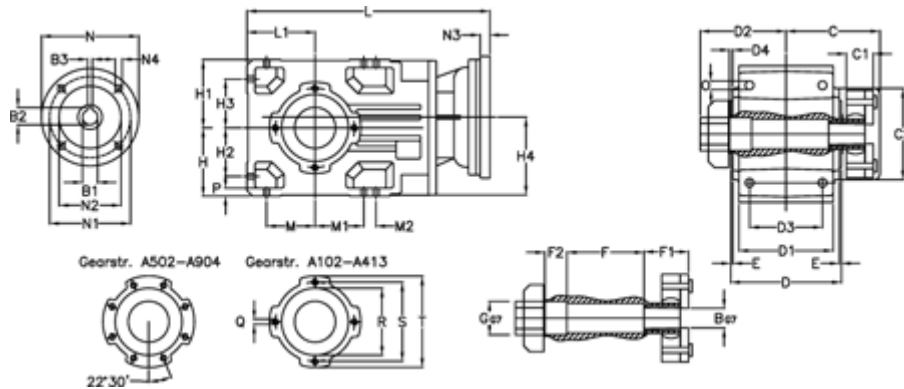

Article number: 296003500706445

Description: Bevel helical gearbox
A352QF40-7-P112B5

Measures

B = 40	D1 = 166	F2 = 53	L = 389.0	N3 = 4,5
B1 = 28	D2 = 80	G = 42	L1 = 100	N4 = M12x16
B2 = 31.3	D3 = 135	GA = 43	M = 73.0	O = 12.0
B3 = 8	d4 = 5.0	H = 100	M1 = 73.0	P = 11
C = 70.0	Description = A352 QF-xx P112 B5	H1 = 100	M2 = 11	Q = M10x17
C1 = 24	E = 3.5	H2 = 73.0	N = 250	R = 110
C2 = 90.0	F = 12.0	H3 = 73.0	N1 = 215	S = 130
D = 173	F1 = 48.0	H4 = 114.0	N2 = 180	T = 150